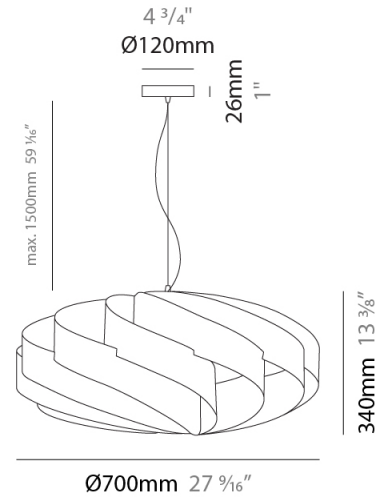

SWIRL SUSPENSION

D61012-

base number   Finish
Options

1. To build a product code in our configurator select the specify button on the base model # product page
2. To build a manual product code on this datasheet choose from the options listed below in blue font and add the suffix to the base model #

GENERAL

Series: Swirl
Brand: Linea Zero
Division: Design
Mounting Type: Suspension
Mounting Location: Ceiling
Subcategory: Pendant

PHYSICAL

Shape: Round
Diameter (mm): 700
Diameter (in): 27 ⁹/₁₆
Height (mm): 340
Height (in): 13 ³/₈
Max. Overall Height (mm): 1840
Max. Overall Height (in): 72 ⁷/₁₆
Light Distribution: Omnidirectional
Diffuser: Polilux™ Shade - See Finish Options
Fixture Finish: WHI / BLK / SIL / NGD / COP / PKM
Fixture Material: Polilux™/ Metal holder

ELECTRICAL

Number of Lamps: 3
Lamp Type: LED Retrofit
Bulb Included: Bulb Not Included
Max. Wattage Per Lamp (W): 7
Lamp Base: E26
Input Voltage (V): 120
Upon Request: 277Vac / GU24

LED

OPTICAL

RATINGS AND CERTIFICATIONS

Certified By: Certified for North American Standards
IP rating: IP20

PROJECT	_____
TYPE	_____
SPECIFIER	_____
QUANTITY	_____
DATE	_____